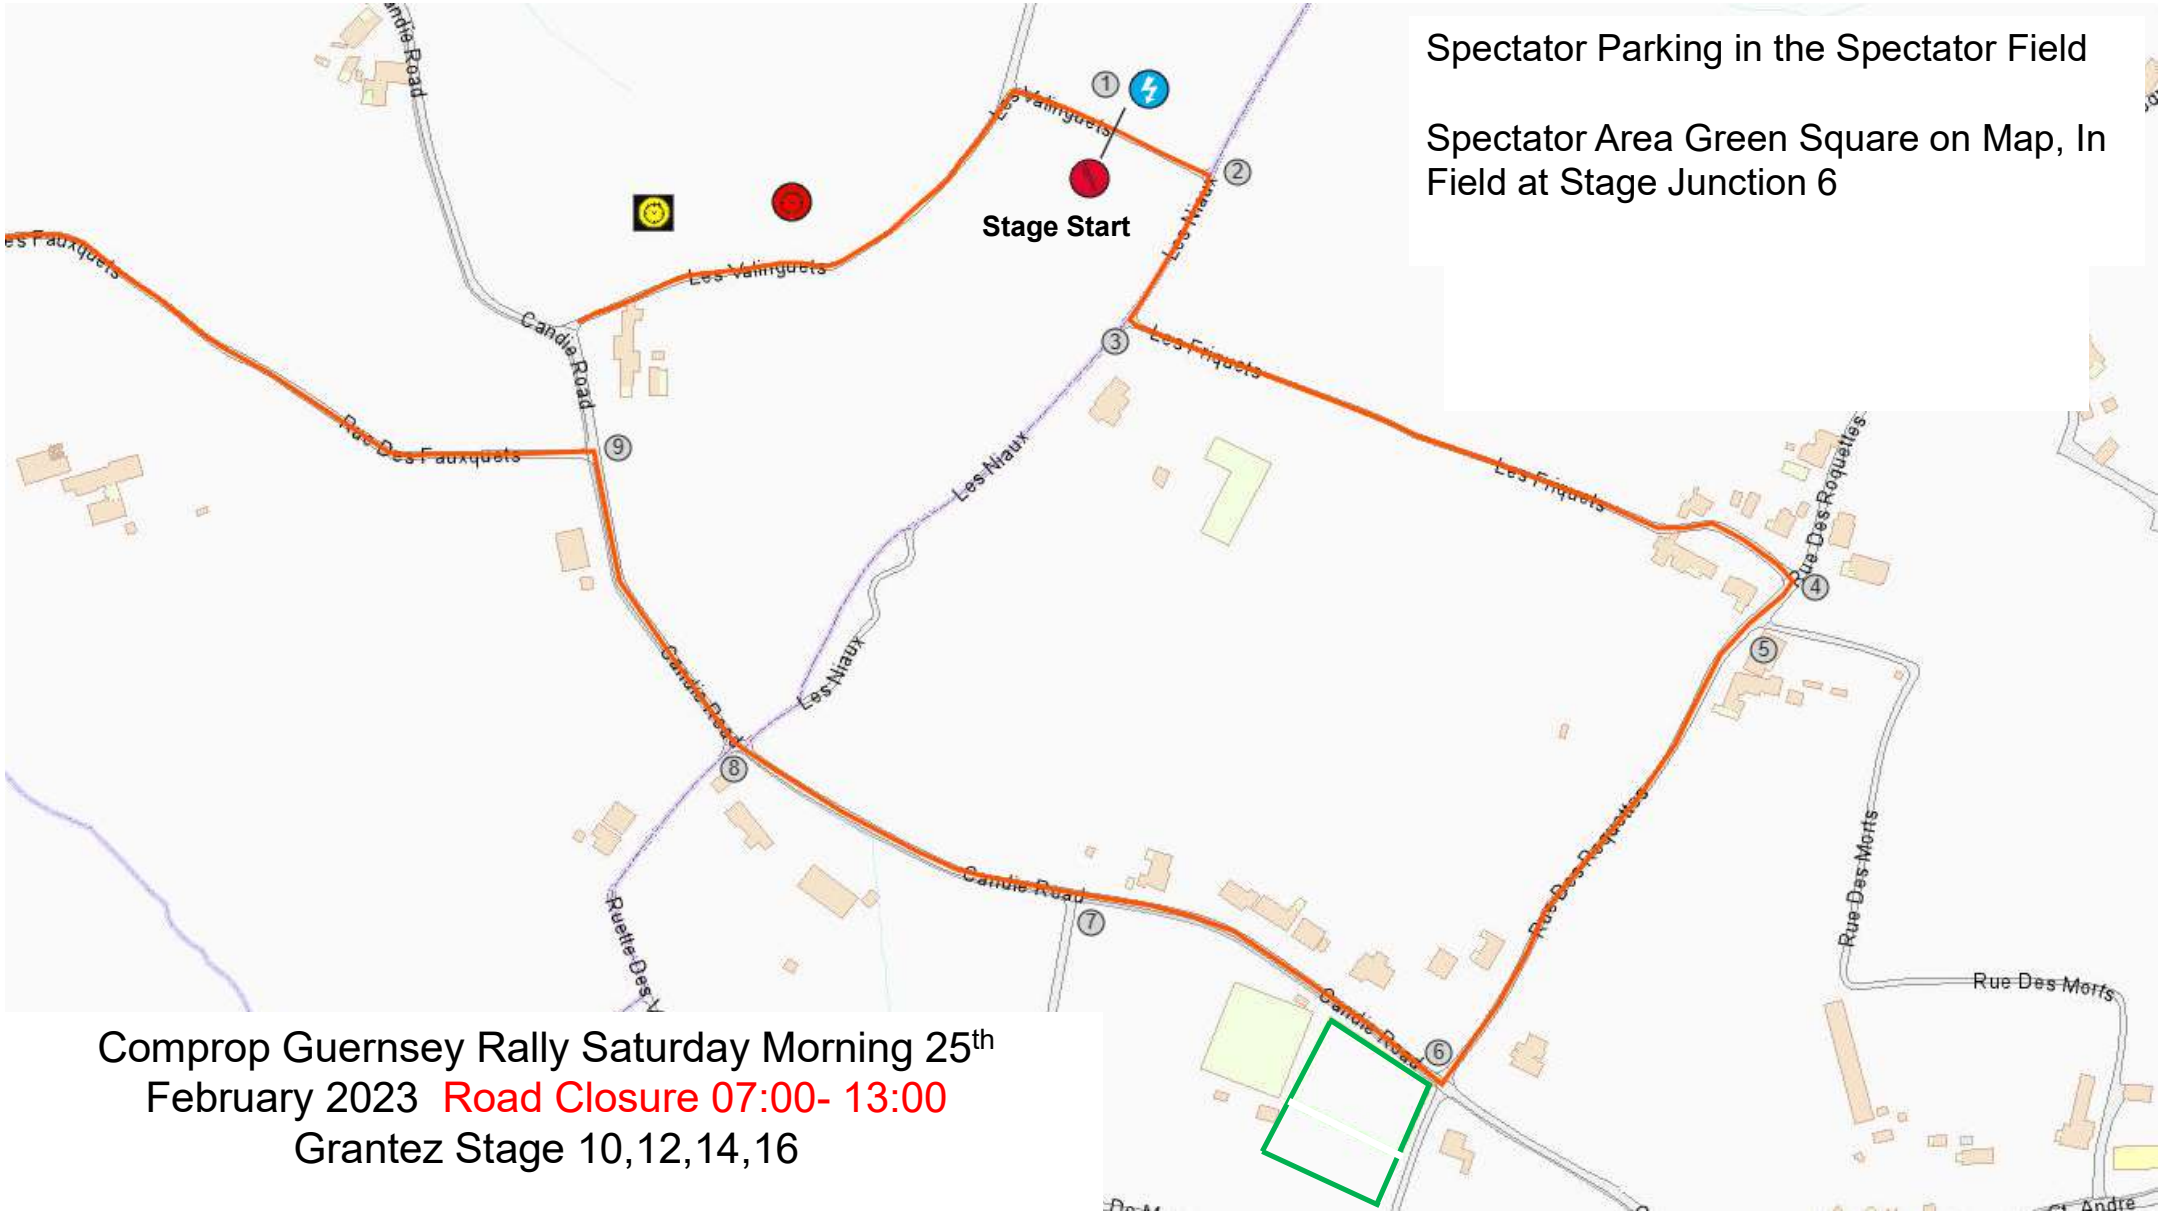

Spectator Area Green Square
on Map at Fairfield, Stage
Junction 5

Comprop Guernsey Rally Saturday Morning 25th February 2023 - Road Closure 07:00- 13:00
Castel Stage 9,11,13,15

Spectator Parking in the Spectator Field

Spectator Area In Field at Stage Junction 6

Comprop Guernsey Rally Saturday Morning 25th February 2023
Road Closure 07:00- 13:00
Grantez Stage 10,12,14,16

Spectator Parking in the Spectator Field

Spectator Area Green Square on Map, In Field at Stage Junction 6

Comprop Guernsey Rally Saturday Morning 25th
February 2023 **Road Closure 07:00- 13:00**
Grantez Stage 10,12,14,16

Spectator Area Green Square on Map,
In Field at Stage Junction 7

Comprop Guernsey Rally Saturday Afternoon 25th February 2023 - Road Closure 12:30- 17:30
Prevote Stage 18,20,22,24