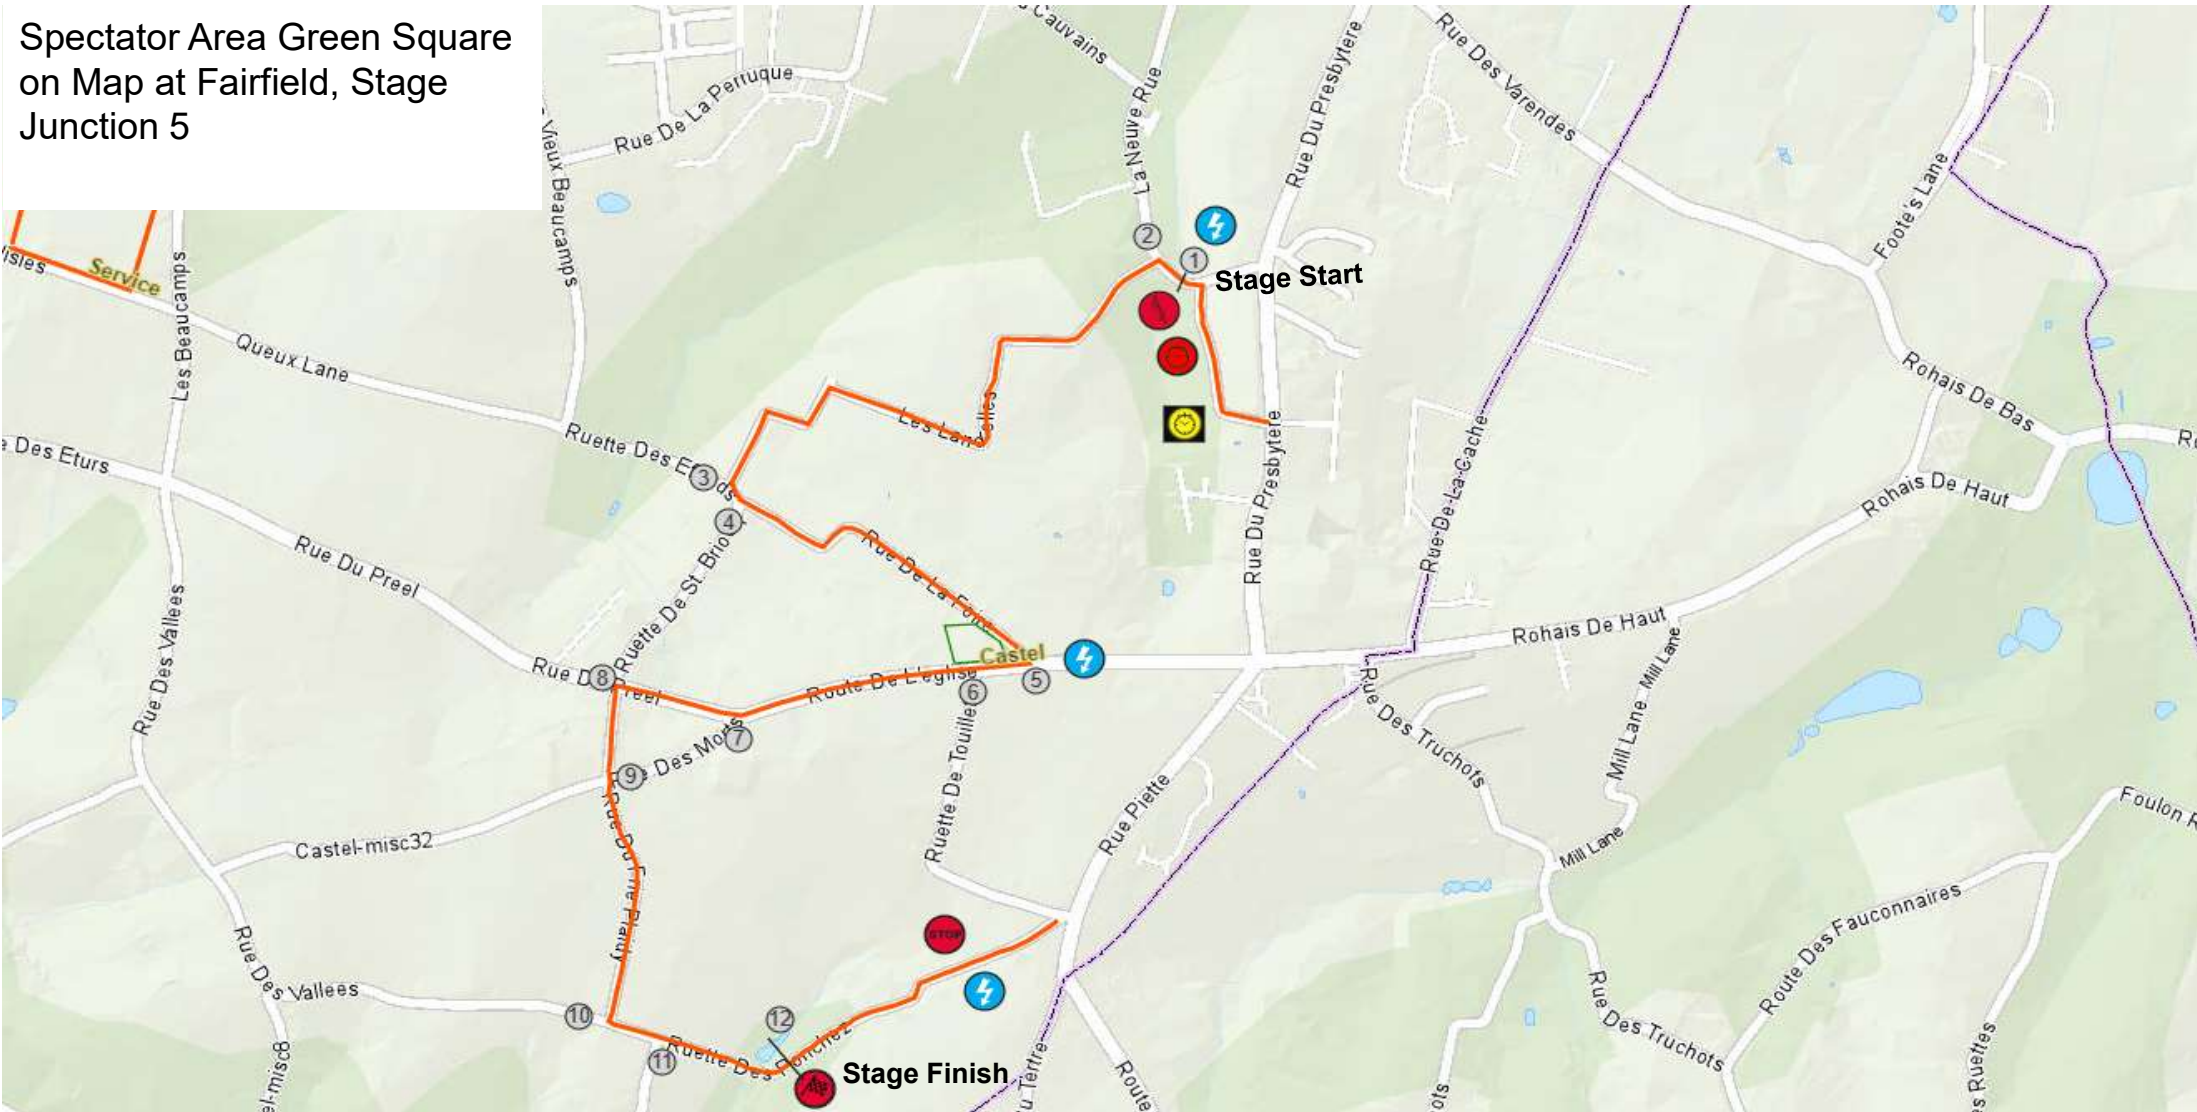

Spectator Area Green Square
on Map at Fairfield, Stage
Junction 5

Comprop Guernsey Rally Saturday Morning 25th February 2023 - Road Closure 07:00- 13:00
Castel Stage 9,11,13,15

Spectator Parking in the Spectator Field

Spectator Area In Field at Stage Junction 6

Comprop Guernsey Rally Saturday Morning 25th February 2023
Road Closure 07:00- 13:00
Grantez Stage 10,12,14,16

Spectator Parking in the Spectator Field

Spectator Area Green Square on Map, In Field at Stage Junction 6

Comprop Guernsey Rally Saturday Morning 25th
February 2023 **Road Closure 07:00- 13:00**
Grantez Stage 10,12,14,16

Spectator Area Green Square on Map,
In Field at Stage Junction 7

Comprop Guernsey Rally Saturday Afternoon 25th February 2023 - Road Closure 12:30- 17:30
Prevote Stage 18,20,22,24