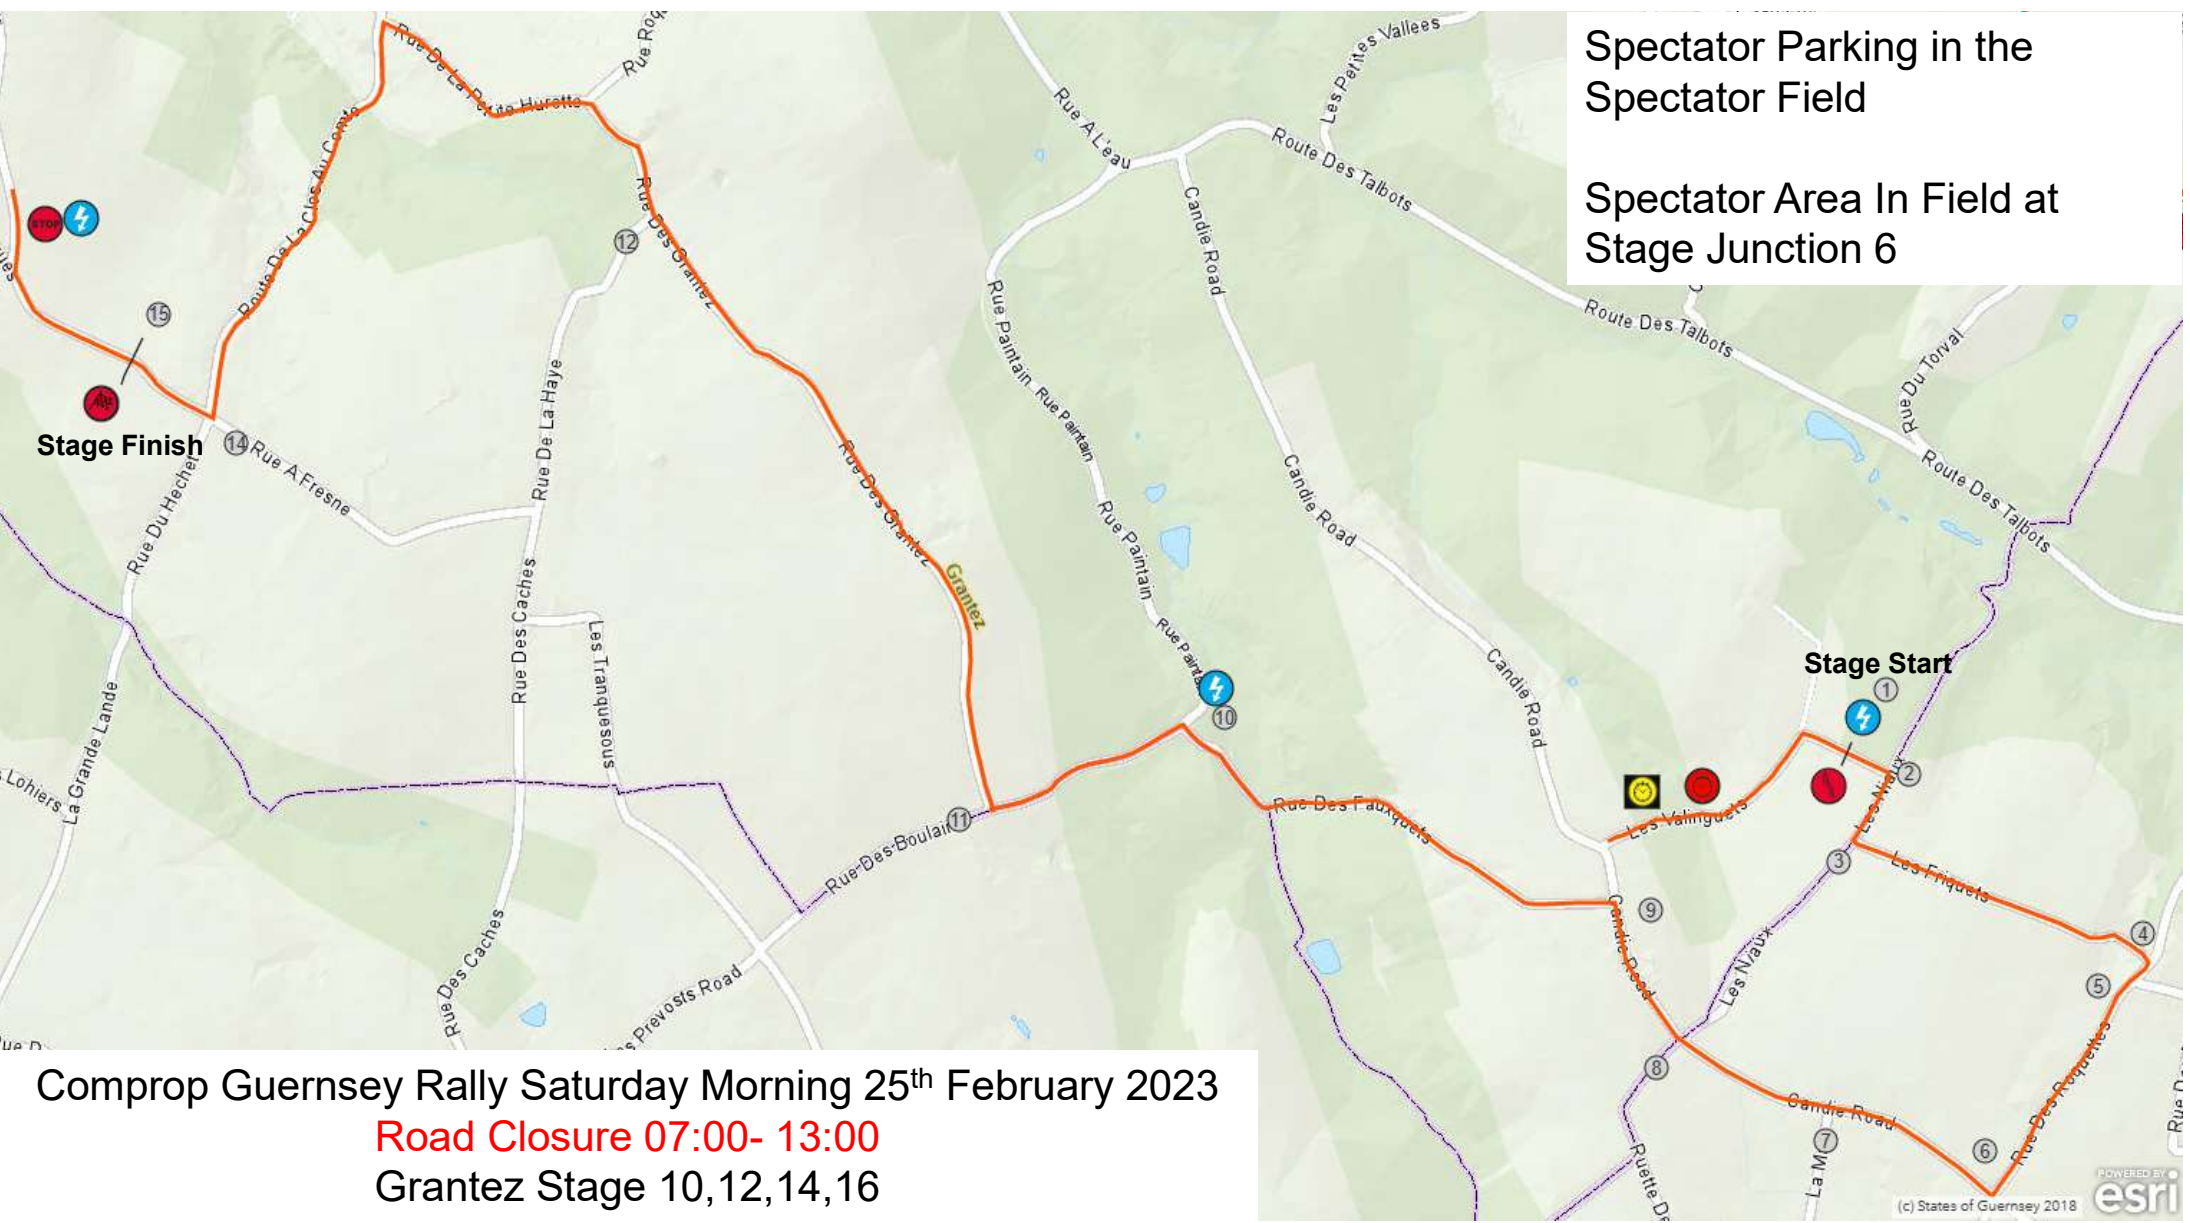

Spectator Area Green Square
on Map at Fairfield, Stage
Junction 5

Comprop Guernsey Rally Saturday Morning 25th February 2023 - Road Closure 07:00- 13:00
Castel Stage 9,11,13,15

Spectator Parking in the Spectator Field

Spectator Area In Field at Stage Junction 6

Comprop Guernsey Rally Saturday Morning 25th February 2023
Road Closure 07:00- 13:00
Grantez Stage 10,12,14,16

Spectator Parking in the Spectator Field

Spectator Area Green Square on Map, In Field at Stage Junction 6

Comprop Guernsey Rally Saturday Morning 25th
February 2023 **Road Closure 07:00- 13:00**
Grantez Stage 10,12,14,16

Spectator Area Green Square on Map,
In Field at Stage Junction 7

Comprop Guernsey Rally Saturday Afternoon 25th February 2023 - Road Closure 12:30- 17:30
Prevote Stage 18,20,22,24