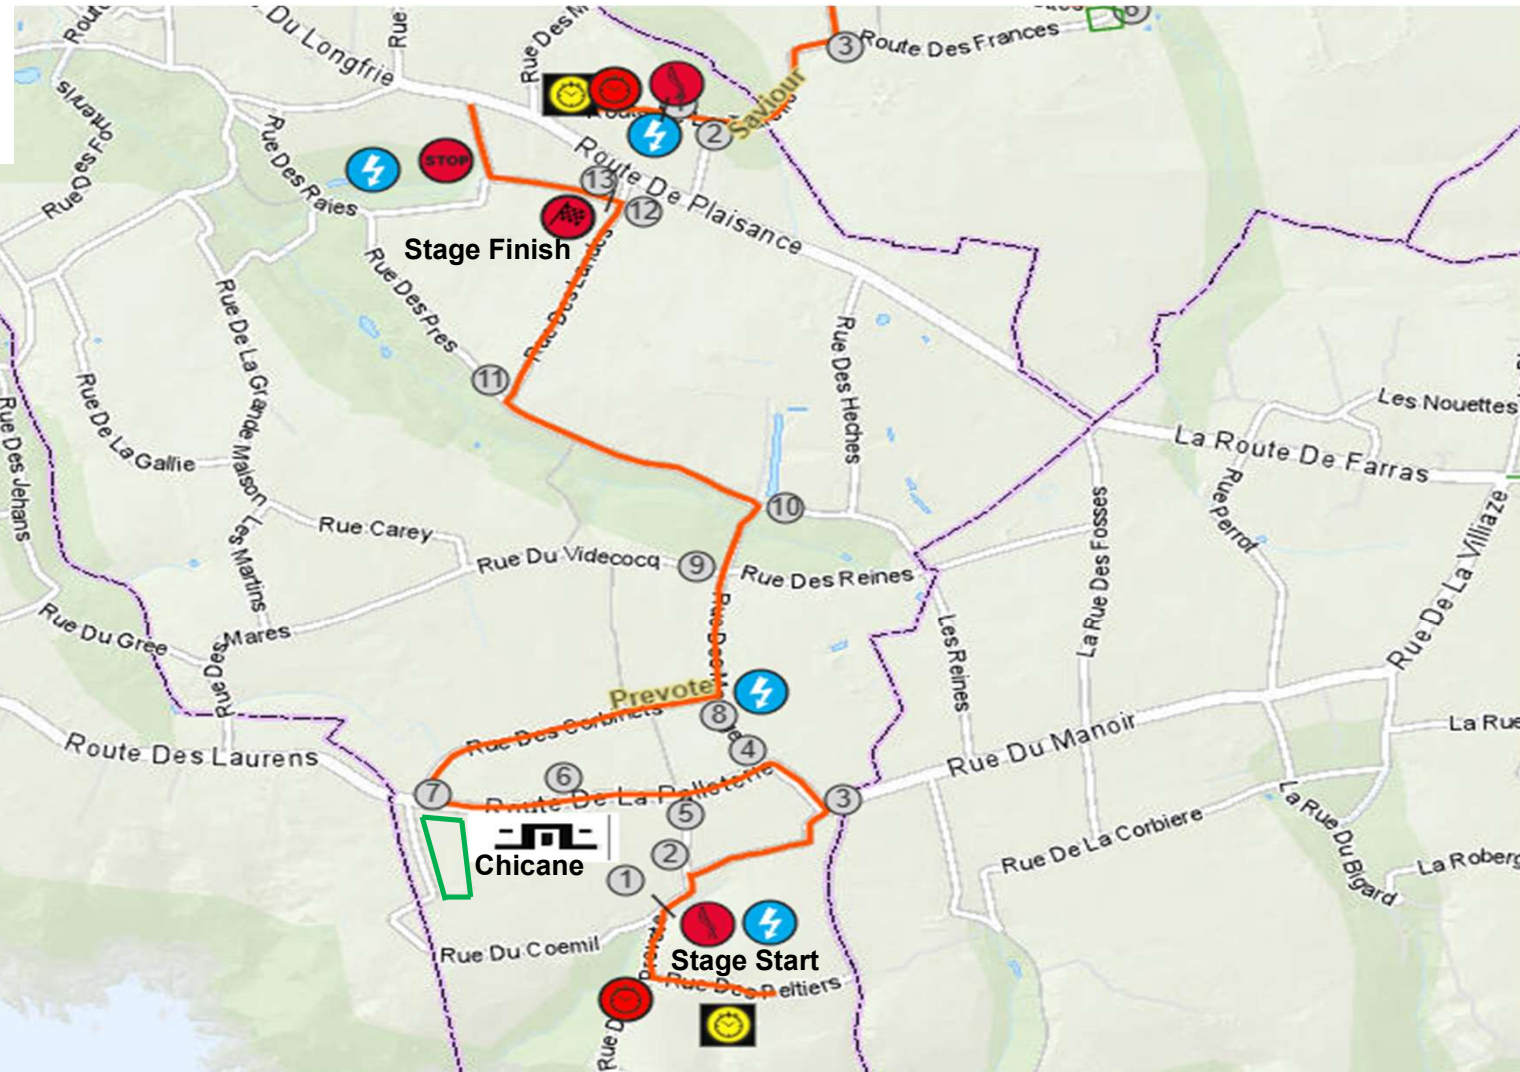

Spectator Area Green Square
on Map at Fairfield, Stage
Junction 5

Comprop Guernsey Rally Saturday Morning 25th February 2023 - Road Closure 07:00- 13:00
Castel Stage 9,11,13,15

Spectator Parking in the Spectator Field

Spectator Area In Field at Stage Junction 6

Comprop Guernsey Rally Saturday Morning 25th February 2023
Road Closure 07:00- 13:00
Grantez Stage 10,12,14,16

Spectator Parking in the Spectator Field

Spectator Area Green Square on Map, In Field at Stage Junction 6

Comprop Guernsey Rally Saturday Morning 25th
February 2023 **Road Closure 07:00- 13:00**
Grantez Stage 10,12,14,16

Spectator Area Green Square on Map,
In Field at Stage Junction 7

Comprop Guernsey Rally Saturday Afternoon 25th February 2023 - Road Closure 12:30- 17:30
Prevote Stage 18,20,22,24